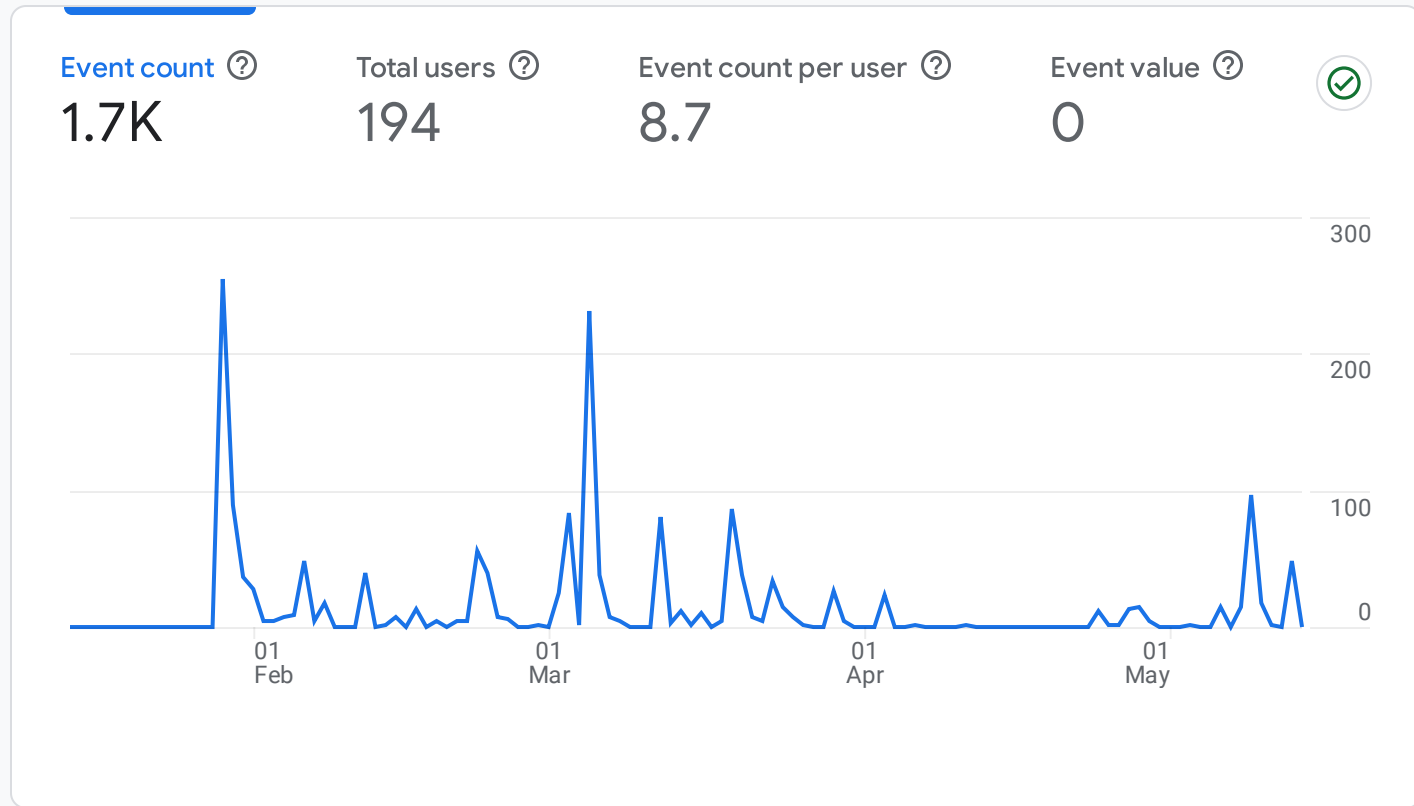

All Users | Event name includes pag...

Custom | Jan 14 - May 14, 2024

page_view

Event name exactly matches 'user_engagement' AND Platf...

User engagement > Page title

TITLE	% TOTAL	AVG. TIME
HOME Guadalupe A.	48.7%	- 11s
Assignments	30.2%	- 7s
Get in Touch.	13.6%	- 25s
Contact	5.9%	- 5s
CNIT132A Assignme...	0.8%	- 6s
Portfolio Guadalupe A.	0.7%	- 8s